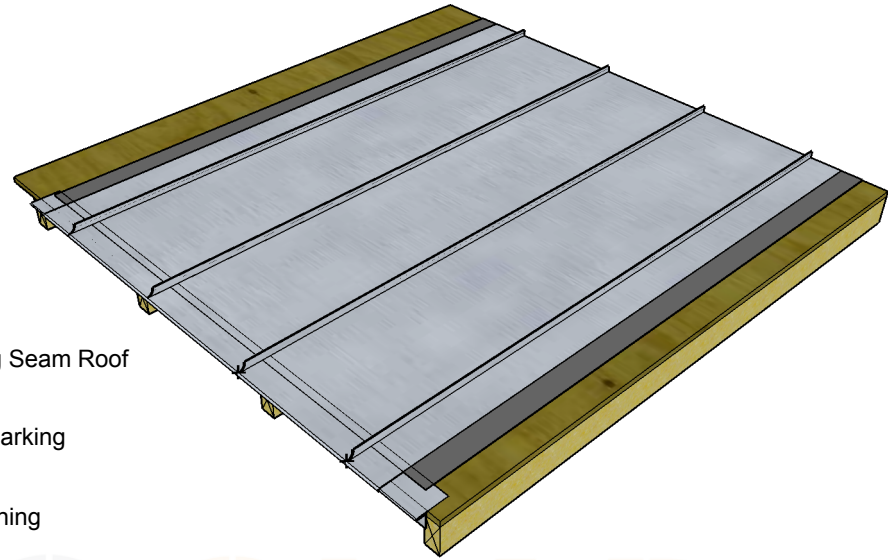

Plywood
25mm Standing Seam Roof
Sheeting
Membrane or Sarking
Drip Edge Flashing
Timber Framing (by others)

Stainless Steel Sliding Clip
Stainless Steel Fixed Clip