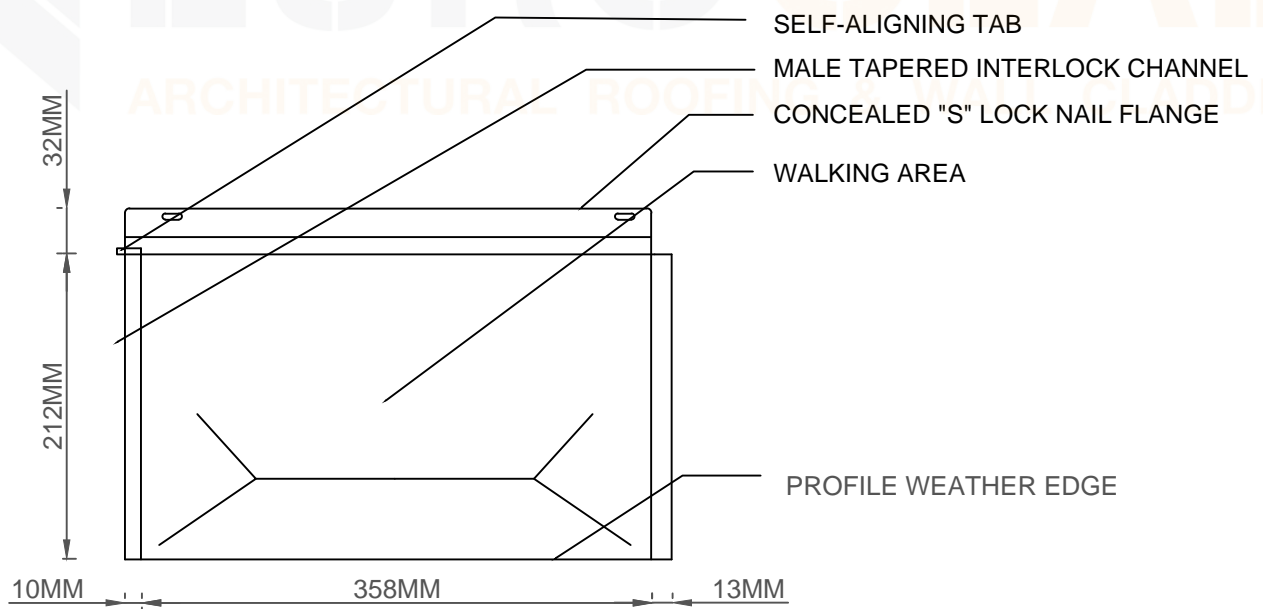

1: STANDARD MILLENNIUM TILE SIZE (NON-SHADOW CUP)

2: STANDARD MILLENNIUM TILE (WITH SHADOW CUP)

Title: MILLENNIUM TILE DETAILS

Scale:

Date:
SEPT 2010

Dwg No:

1

EUROCLAD